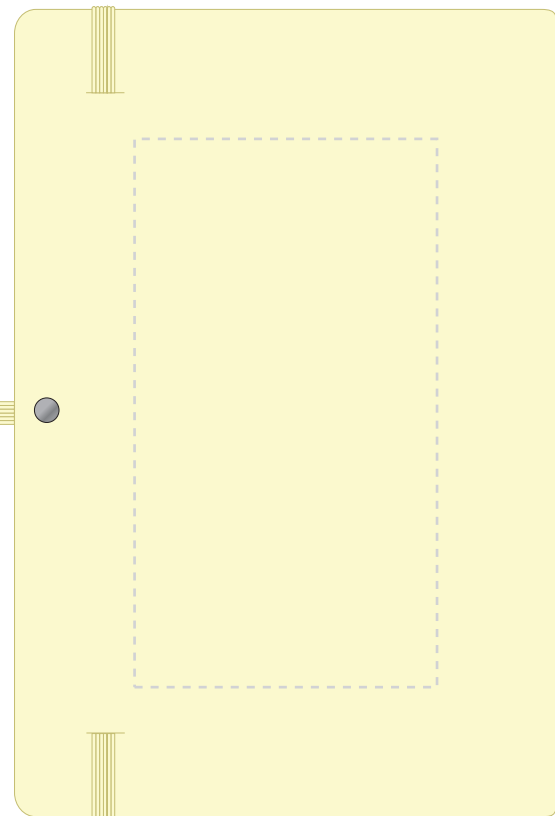

We stock this item in the following colours

**PANTONE REFERENCE(S)**

 Full Colour Printing

Product Image for visualisation
- colours may vary

ARTWORK SCALE 50%

-  CENTRED TO PRINT AREA
-  CENTRED TO NOTEBOOK

ARTWORK SCALE 50%

-  CENTRED TO PRINT AREA
-  CENTRED TO NOTEBOOK

The dashed line is to demonstrate print area and will not appear on your printed item

PLEASE NOTE:

- All colours including print and product are for visual purposes only and should not be regarded as the actual colour of the product and print.
- Some products may vary from batch to batch and may differ from previous orders.
- The colour and texture of a product can also have an effect on the final print colour.
- By approving this order we accept that you understand these terms.

To proceed, please approve visual via the online system.

ARTWORK SCALE 100%
Max print area: 195mm x 100mm

ARTWORK SCALE 100%
Max print area: 145mm x 80mm